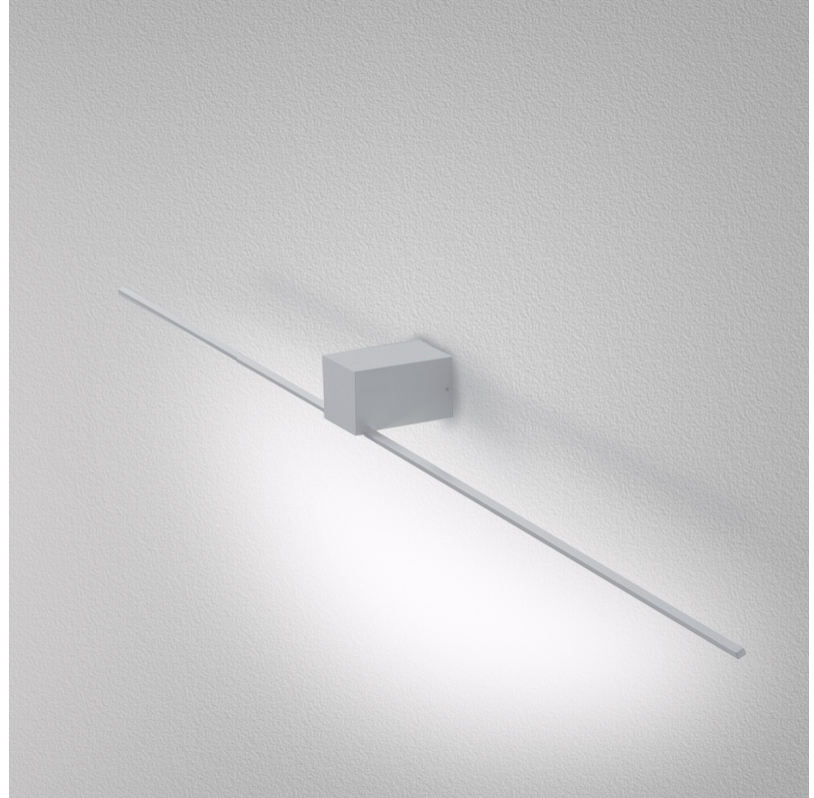

PROJECT
TYPE
SPECIFIER
QUANTITY
DATE

ORIZZONTE SURFACE

D43017- -
base number   Color   Finish
                         Temperature   Options

1. To build a product code in our configurator select the specify button on the base model # product page
2. To build a manual product code on this datasheet choose from the options listed below in blue font and add the suffix to the base model #

GENERAL

Series: Orizzonte
Brand: Icone
Division: Design
Mounting Type: Surface
Mounting Location: Wall
Subcategory: Picture Light

PHYSICAL

Shape: Rectangle
Length (mm): 900
Length (in): 35 7/16
Height (mm): 60
Height (in): 2 3/8
Extension (mm): 100
Extension (in): 3 15/16
Light Distribution: Direct / Indirect
Fixture Finish: WHI / CHR / BGD
Fixture Material: Brass

ELECTRICAL

Lamp Type: LED
Total Output Wattage (W): 10.56
Dimming: Non-Dimming / Phase Dimming (120vac Only)
Driver Included: Yes
Driver Location: Integrated
Driver Type: Constant Current - 120Vac
Driver Class: Class 2
Input Voltage (V): 120 - 277
Output Voltage (V): 12
Upon Request: Remote: 0-10Vdc dimming / Non-dimming 120/277Vac

LED

Color Temperature (°K): 2700 / 3000
Nominal Lumen (lm): 880
CRI: >90 CRI
Lamp Life (hrs): 50000

OPTICAL

RATINGS AND CERTIFICATIONS

Certified By: Certified for North American Standards
IP rating: IP20

900mm 35 7/16"