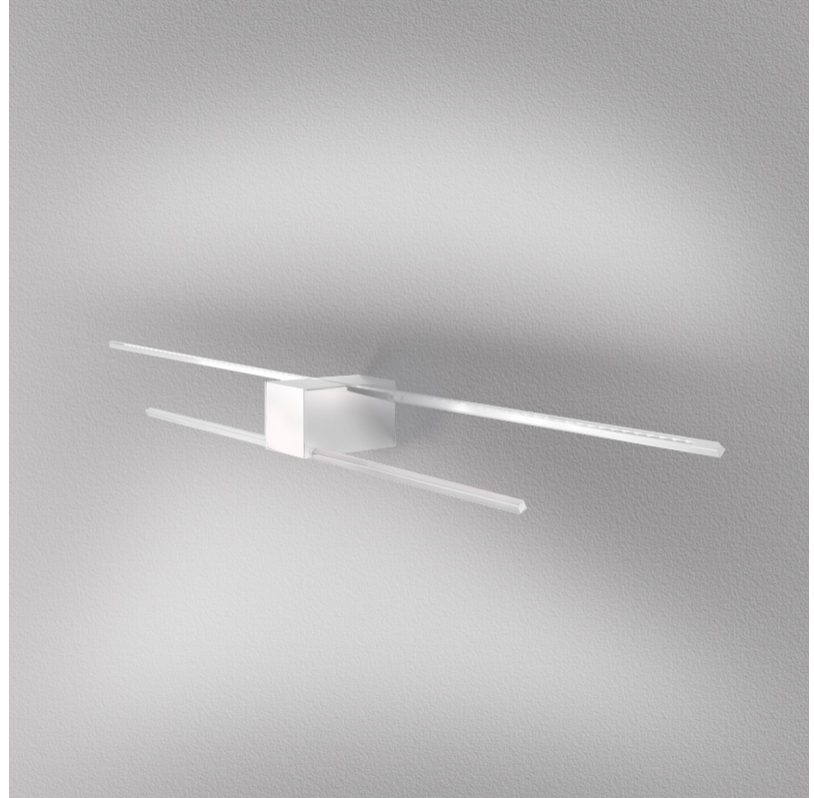

ORIZZONTE SURFACE

D43022- -

base number
Color   Finish
Temperature   Options

1. To build a product code in our configurator select the specify button on the base model # product page
2. To build a manual product code on this datasheet choose from the options listed below in blue font and add the suffix to the base model #

GENERAL

Series: Orizzonte
Brand: Icone
Division: Design
Mounting Type: Surface
Mounting Location: Wall
Subcategory: Picture Light

PHYSICAL

Shape: Rectangle
Length (mm): 900
Length (in): 35 ⁷/₁₆
Height (mm): 60
Height (in): 2 ³/₈
Extension (mm): 100
Extension (in): 3 ¹⁵/₁₆
Light Distribution: Direct / Indirect
Fixture Finish: WHI / CHR / BGD
Fixture Material: Brass

ELECTRICAL

Lamp Type: LED
Total Output Wattage (W): 15.36
Dimming: Non-Dimmable
Driver Included: Yes
Driver Location: Integrated
Driver Type: Constant Current - 120Vac
Driver Class: Class 2
Input Voltage (V): 120 - 277
Output Voltage (V): 12
Upon Request: (Not included - see components) Remote: 0-10Vdc dimming / Non-dimming 120/277Vac / Phase dimming 120Vac (ELV - Trailing Edge)

LED

Color Temperature (°K): 2700 / 3000
Nominal Lumen (lm): 1320
CRI: >90 CRI
Lamp Life (hrs): 50000

OPTICAL

RATINGS AND CERTIFICATIONS

Certified By: Certified for North American Standards
IP rating: IP20

PROJECT
TYPE
SPECIFIER
QUANTITY
DATE